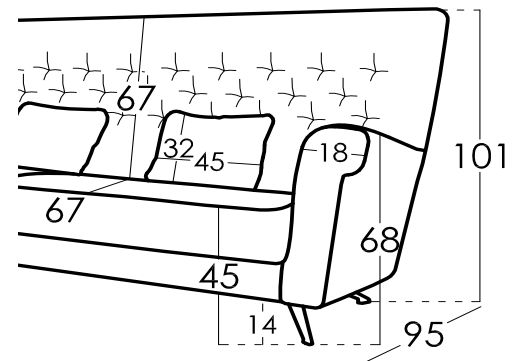

Scheme

Packaging

Shrink wrapping plastic packaging with protective corner brackets