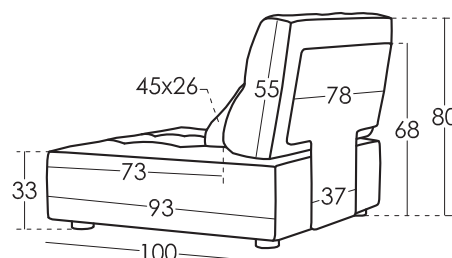

Scheme

Packaging

Shrink wrapping plastic packaging with protective corner brackets